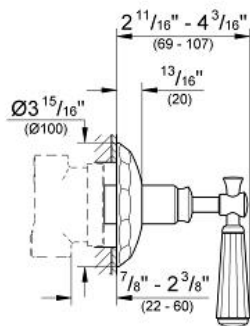

KENSINGTON
3-Way Diverter
MODEL # 19272000

Pure Freude
an Wasser

GROHE

ADA

Product Description:
KENSINGTON
3-Way Diverter

Standard Specification:

- For use with Diverter Rough-In Valve (29 712)
- Escutcheon with wall sealing
- Threaded
- Adjustable installation depth
- **GROHE StarLight** chrome finish

Applicable Codes & Standards:

- Energy Policy Act of 1992
- ASME A112.18.1/CSA B125.1
- ICC/ANSI A117.1

Color:

- 19272000 StarLight Chrome